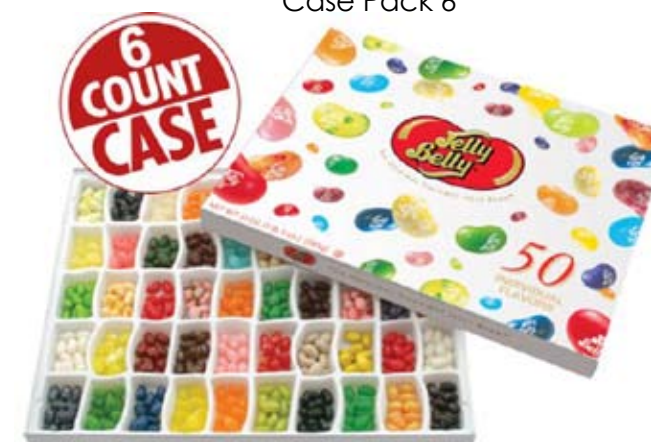

61983
Flip Top Box
20 Asst. Flavors
Case Pack 48

BEST SELLER!

64816
"Fabulous Five" Box
Case Pack 12

62214
Candy
Shoppe Tin
Case Pack 12

88984
Mini Bean Machine
Case Pack 4

Big Bean Dispensers
Case Pack 24
67981 - Asst. Flavors
67982 - Sours
BEST SELLERS!

Hello Kitty

91206
Hello Kitty Ceramic Jar
w/ 1.4 oz Jelly Belly® Beans
Case Pack 6

64769
Hello Kitty - 10 Flavors Box
4.25 oz.
Case Pack 12
BEST SELLER!

72675
Flip Top Box - Hello Kitty
Case Pack 48
BEST SELLER!

64793
Jelly Belly 50 Flavor Gift Box
Case Pack 6

62109
Jelly Belly Bean Tin
9.5 oz
Case Pack 12

46100
Jelly Belly® Lollibears
10 assorted flavors
1 oz
Case Pack 48

Lollibears
display stands
available - ask your
Sales Rep for more
information!