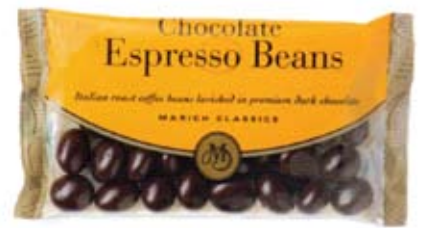

Bitterman

FAMILY CONFECTIONS

Simple Pleasures

Time-tested customer favorites in the perfect size for self-gifting or almost any occasion.

*Eight delicious items - each more tempting than the next!
Case packed 24 per item.*

108038
English Toffee Caramels

108040
Chocolate Cherries

108042
Chocolate Espresso Beans

108037
Holland Mints

108041
Assorted Jelly Beans

108036
Mint Chip Maltballs

108043
Triple Chocolate Toffee

108039
Chocolate Toffee Almonds

Phone #: _____ Contact: _____

Email Address: _____

New Customer: Existing Customer:

Please fax credit sheet if new customer

Item No.	Description	UPC Code	Case Pk.	Unit Price	Case Price	Units Ord.
SIMPLE PLEASURES SINGLE SERVES						
108038	English Toffee Caramels - 2.1 oz.	797817027732	24			
108040	Chocolate Cherries - 2.3 oz.	797817029569	24			
108042	Chocolate Espresso Beans - 1.76 oz.	797817029521	24			
108037	Holland Mints - 2.1 oz.	797817027459	24			
108041	Assorted Jelly Beans - 2.7 oz.	797817021006	24			
108036	Mint Chip Maltballs - 1.76 oz.	797817029934	24			
108043	Triple Chocolate Toffee - 2.3 oz.	797817027640	24			
108039	Chocolate Toffee Almonds - 2.1 oz.	797817028807	24			