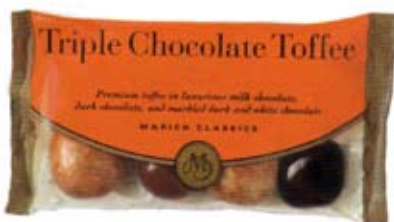

108038
English Toffee Caramels

108040
Chocolate Cherries

108042
Chocolate Espresso Beans

108037
Holland Mints

108041
Assorted Jelly Beans

108036
Mint Chip Maltballs

108043
Triple Chocolate Toffee

108039
Chocolate Toffee Almonds

Phone #: _____ Contact: _____

Email Address: _____

New Customer: Existing Customer:

Please fax credit sheet if new customer

Item No.	Description	UPC Code	Case Pk.	Unit Price	Case Price	Units Ord.
SIMPLE PLEASURES SINGLE SERVES						
108038	English Toffee Caramels - 2.1 oz.	797817027732	24			
108040	Chocolate Cherries - 2.3 oz.	797817029569	24			
108042	Chocolate Espresso Beans - 1.76 oz.	797817029521	24			
108037	Holland Mints - 2.1 oz.	797817027459	24			
108041	Assorted Jelly Beans - 2.7 oz.	797817021006	24			
108036	Mint Chip Maltballs - 1.76 oz.	797817029934	24			
108043	Triple Chocolate Toffee - 2.3 oz.	797817027640	24			
108039	Chocolate Toffee Almonds - 2.1 oz.	797817028807	24			